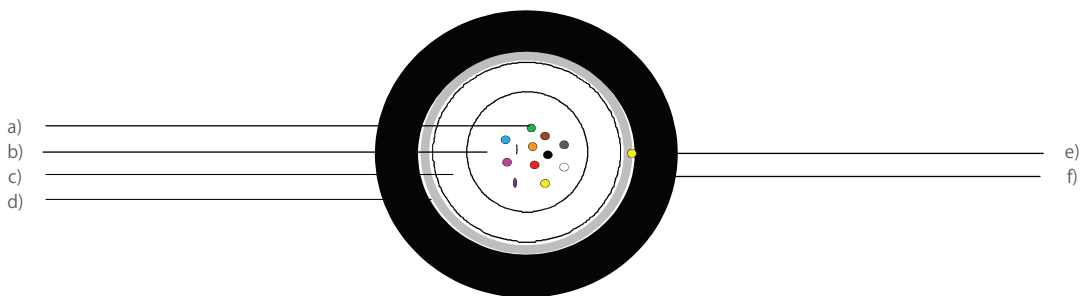

CABLE CONSTRUCTIONAL DETAILS:

a) Primary Coated Fiber	G.652D
b) Tube Filling Compound	Thixotropic Jelly
c) Loose Tube	PBTP
d) Peripheral Strength Member	Glass Yarn
e) Rip Cords	One ripcord beneath outer sheath
f) Outer Sheath	HFFR - BLACK

ORDERING INFORMATION

PVC

PART NUMBER	DESCRIPTION
APIO-7130043	Apsys Networks Unitube Unarmored Indoor / Outdoor, Singlemode 4 Core Fiber Cable.
APIO-7130063	Apsys Networks Unitube Unarmored Indoor / Outdoor, Singlemode 6 Core Fiber Cable.
APIO-7130083	Apsys Networks Unitube Unarmored Indoor / Outdoor, Singlemode 8 Core Fiber Cable.
APIO-7130123	Apsys Networks Unitube Unarmored Indoor / Outdoor, Singlemode 12 Core Fiber Cable.
APIO-7130243	Apsys Networks Unitube Unarmored Indoor / Outdoor, Singlemode 24 Core Fiber Cable.

LSZH

PART NUMBER	DESCRIPTION
APIOZH-7130043	Apsys Networks Unitube Unarmored Indoor / Outdoor, Singlemode 4 Core Fiber Cable.
APIOZH-7130063	Apsys Networks Unitube Unarmored Indoor / Outdoor, Singlemode 6 Core Fiber Cable.
APIOZH-7130083	Apsys Networks Unitube Unarmored Indoor / Outdoor, Singlemode 8 Core Fiber Cable.
APIOZH-7130123	Apsys Networks Unitube Unarmored Indoor / Outdoor, Singlemode 12 Core Fiber Cable.
APIOZH-7130243	Apsys Networks Unitube Unarmored Indoor / Outdoor, Singlemode 24 Core Fiber Cable.